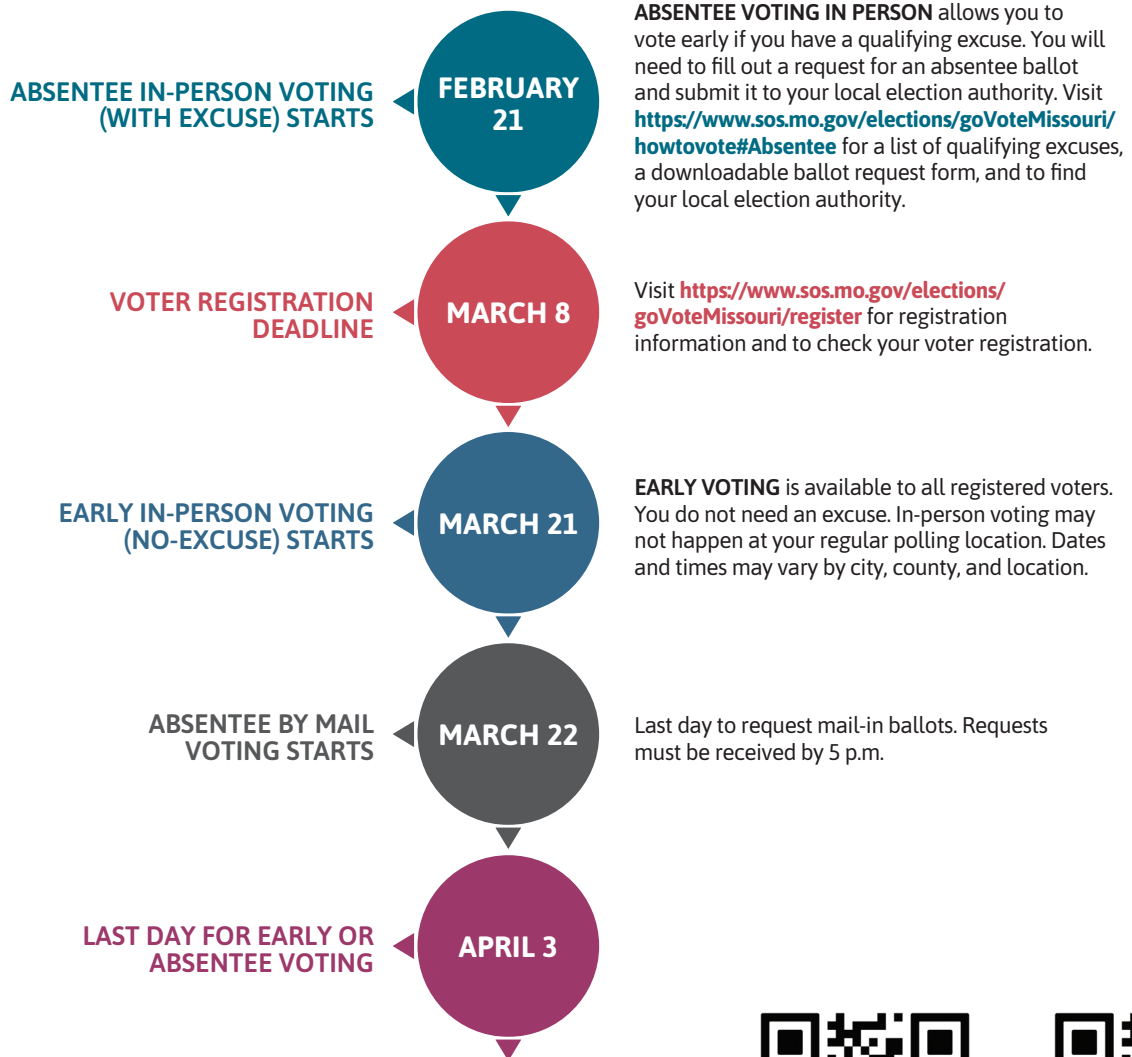

ST. LOUIS, MISSOURI VOTER TIMELINE

All the dates you need to know at a glance in 2023

**APRIL 4
ELECTION DAY**
POLLS OPEN 7 A.M.-7 P.M.
MAIL-IN BALLOTS MUST BE RECEIVED BY 7 P.M.

Scan the QR code for **Missouri** voting information.

Scan the QR code for **general** voting information.

viventhealth

thrive. together.

For more information visit viventhealth.org