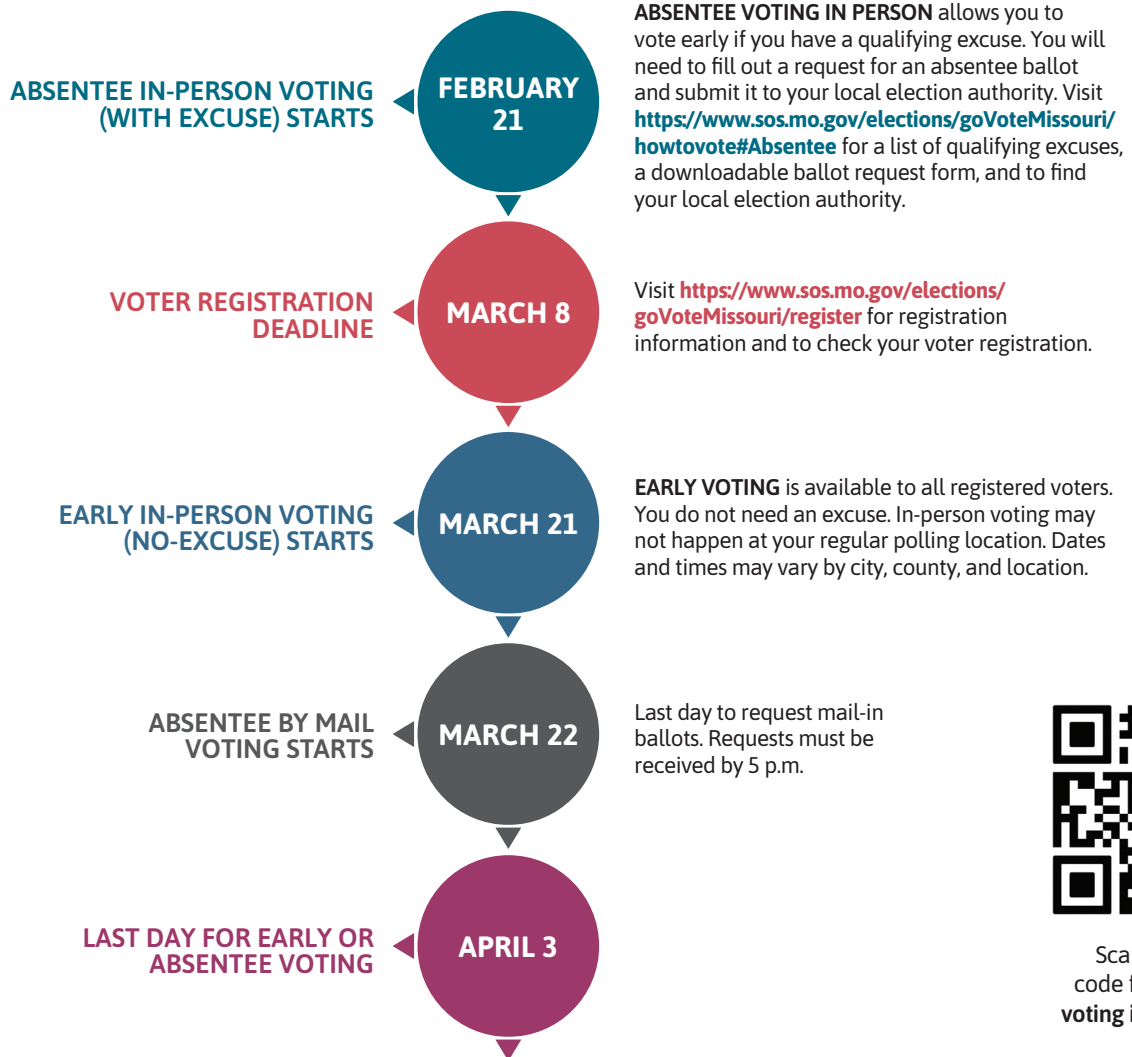

KANSAS CITY, MISSOURI VOTER TIMELINE

All the dates you need to know at a glance in 2023

Scan the QR code for Missouri voting information.

Scan the QR code for general voting information.

APRIL 4 **PRIMARY**
ELECTION DAY
POLLS OPEN 7 A.M.-7 P.M.
YOU MAY REGISTER AT THE POLLS
MAIL-IN BALLOTS MUST BE RECEIVED BY 7 P.M.

VOTE

JUNE 20 **GENERAL**
ELECTION DAY
POLLS OPEN 7 A.M.-7 P.M.
YOU MAY REGISTER AT THE POLLS
MAIL-IN BALLOTS MUST BE RECEIVED BY 7 P.M.